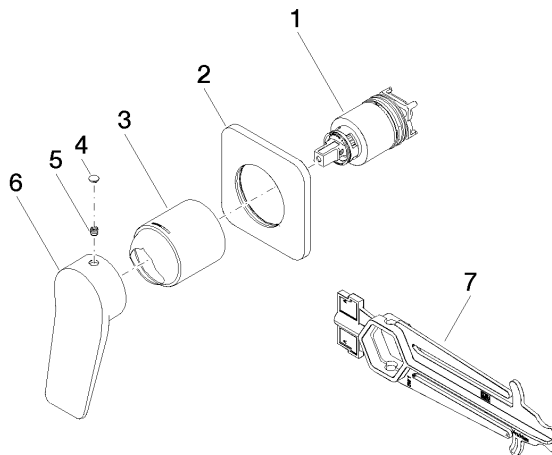

Required miscellaneous

Concealed wall-mounted single-lever mixer - 35 860 970 90

- max. recess depth 95 mm
- min. recess depth 80 mm

LISSÉ Concealed single-lever mixer with cover plate - Chrome

LISSÉ

36 060 845

Certificates

LGA_29905.

36 060 845

Spare parts list

No.	Item Number	Name	Quantity used	Delivery time
1	90 15 05 046 02 90	cartridge	1	2
2	90 27 84 020 00-00	rosette	1	10
3	09 11 02 288-00	cover	1	10
4	90 31 20 087 00-00	plug	1	10
5	90 31 11 030 00 90	pin	1	2
6	09 20 84 021-00	handle	1	10
7	90 30 09 064 00 90	key	1	2